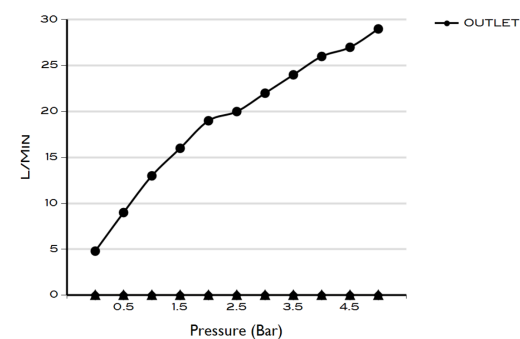

> SIZES IN MM.

PRODUCT DATA

SS R40

Product code:	Finish/Colour :
SHSS-R40-POL	● POLISHED CHROME
SHSS-R40-BRU	● BRUSHED NICKLE
SHSS-R40-SS	● STAINLESS STEEL
SHSS-R40-GRA	● GRAPHITE
SHSS-R40-BLA	● BLACK MATT CHROME
SHSS-R40-ROS	● ROSE GOLD
SHSS-R40-GOL	● GOLD
SHSS-R40-BRA	● BRASS

TECHNICAL INFORMATION

- ASME A112.18.1
- CSA B125.1
- BS EN 817-2008
- SINGLE FUNCTION SHOWER HEAD ROUND.
- FROM CEILING.
- MATERIAL: STAINLESS STEEL.
- CONNECTION 1/2"
- WATER PRESSURE : 0.2-5 BAR
- RMP: 0.5 BAR LP

SCOPE OF DELIVERY

SHOWER HEAD

PRODUCT

SS Shower Head Round

COLLECTION

Wellness Shower Heads

REFERENCE

SS R40