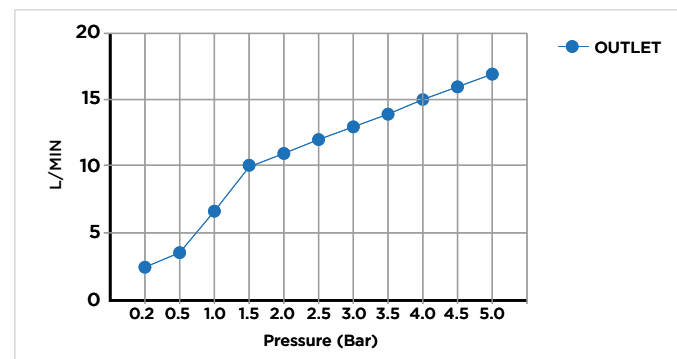

> SIZES IN MM.

PRODUCT DATA

- Collection : Arc
 Product code : Finish/Colour :
- ARC-TAP-POL ● POLISHED CHROME
 - ARC-TAP-BRU ● BRUSHED NICKLE
 - ARC-TAP-SS ● STAINLESS STEEL
 - ARC-TAP-GRA ● GRAPHITE
 - ARC-TAP-BLA ● BLACK MATT CHROME
 - ARC-TAP-ROS ● ROSE GOLD
 - ARC-TAP-GOL ● GOLD
 - ARC-TAP-BRA ● BRASS

TECHNICAL INFORMATION

Product type : MONO BASIN MIXER
 Material : BRASS
 Connection Size : 1/2"
 Water pressure : 0.2-5 BAR
 RMP : 0.5 BAR LP
 IN ACCORDANCE WITH ASME 112.18.1

MONO BASIN
 DECK MOUNTED
 SINGLE LEVER
 WITH WATER FLOW AERATOR
 2X 1/2" NUT X 450MM FLEXI PIPE
 DRILL HOLE DIA 30-32 MM

SCOPE OF DELIVERY

MONO BASIN MIXER
 2 X 1/2" FLEXIBLE PIPES
 BASE PLATE
 FIXING KIT
 INSTALLATION MANUAL
 CARE & MAINTENANCE GUIDE

PRODUCT

Tap

COLLECTION

Arc

REFERENCE

Arc