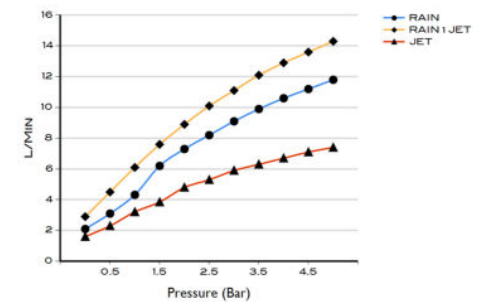

> SIZES IN MM.

**PRODUCT DATA**

H/S 3 Way Square

Product code: HS3-SQU-POL      Finish/Colour : ● CHROME

**TECHNICAL INFORMATION**

- ASME A112.18.1
- CSA B125.1
- BS EN 817-2008
- 3 FUNCTION HAND SHOWER SQUARE.
- FUNCTION: RAIN, JET, RAIN & JET.
- MATERIAL: ABS.
- CONNECTION 1/2"
- WATER PRESSURE : 0.2-5 BAR

**SCOPE OF DELIVERY**

HAND SHOWER  
PVC HOSE 1,5 M

INTERNATIONAL  
WATER & WELLNESS

PRODUCT

Hand Shower Square

COLLECTION

Wellness Accessories

REFERENCE