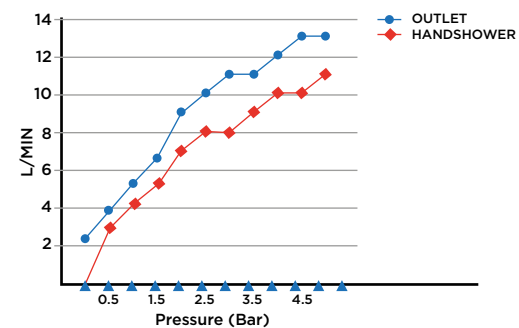

> SIZES IN MM.

PRODUCT DATA

Range : Wellness / Exposed shower Columns
 Product code : Finish/Colour :
 CU2ST-SCEHS-POL ● POLISHED CHROME
 CU2ST-SCEHS-BRU ● BRUSHED NICKLE
 CU2ST-SCEHS-BLA ● STAINLESS STEEL
 CU2ST-SCEHS-GRA ● GRAPHITE
 CU2ST-SCEHS-SS ● BLACK MATT CHROME
 CU2ST-SCEHS-ROS ● ROSE GOLD
 CU2ST-SCEHS-GOL ● GOLD
 CU2ST-SCEHS-BRA ● BRASS

TECHNICAL INFORMATION

Product type :
 THERMO EXPOSED SHOWER COLUMN
 Material :
 BRASS

SCOPE OF DELIVERY

SHOWER SET
 RAIN SHOWER & HOSE
 FIXING KIT
 INSTALLATION MANUAL
 CARE & MAINTENANCE GUIDE

PRODUCT

CUADRO