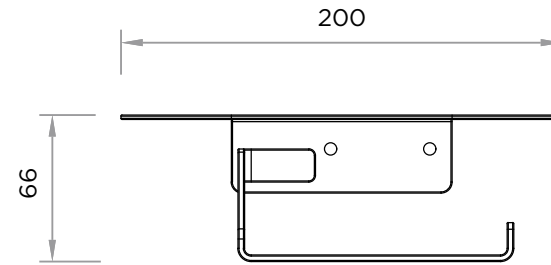

WeAre360°

> SIZES IN MM.

COLLECTION

PRODUCT

CODE / COLOUR

Accessories  
Delta

Roll Holder with Shelf

- DEL-RHSH-POL ● POLISHED CHROME
- DEL-RHSH-BRU ● BRUSHED NICKLE
- DEL-RHSH-BLA ● STAINLESS STEEL
- DEL-RHSH-GRA ● GRAPHITE
- DEL-RHSH-SS ● BLACK MATT CHROME
- DEL-RHSH-ROS ● ROSE GOLD
- DEL-RHSH-GOL ● GOLD
- DEL-RHSH-BRA ● BRASS
- DEL-RHSH-ABR ● ANTIQUE BRASS