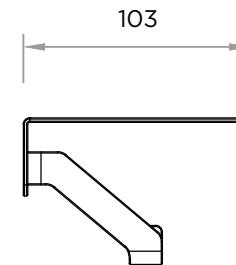

WeAre360°

> SIZES IN MM.

COLLECTION

PRODUCT

CODE / COLOUR

Accessories  
Delta

Roll Holder with Shelf

- DEL-RHSH-POL ● POLISHED CHROME
- DEL-RHSH-BRU ● BRUSHED NICKLE
- DEL-RHSH-BLA ● STAINLESS STEEL
- DEL-RHSH-GRA ● GRAPHITE
- DEL-RHSH-SS ● BLACK MATT CHROME
- DEL-RHSH-ROS ● ROSE GOLD
- DEL-RHSH-GOL ● GOLD
- DEL-RHSH-BRA ● BRASS
- DEL-RHSH-ABR ● ANTIQUE BRASS