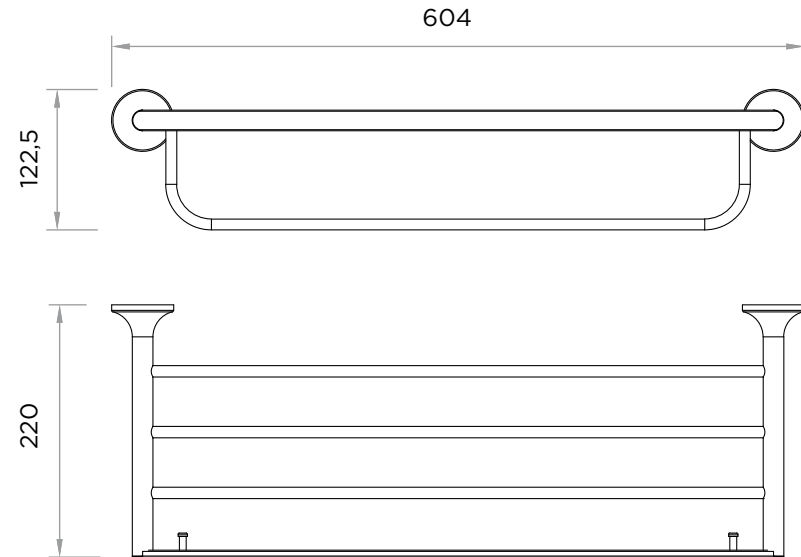

WeAre360°

> SIZES IN MM.

COLLECTION

PRODUCT

CODE / COLOUR

Accessories
Delta

Towel Shelf

- DEL-T/S-POL ● POLISHED CHROME
- DEL-T/S-BRU ● BRUSHED NICKLE
- DEL-T/S-SS ● STAINLESS STEEL
- DEL-T/S-GRA ● GRAPHITE
- DEL-T/S-BLA ● BLACK MATT CHROME
- DEL-T/S-ROS ● ROSE GOLD
- DEL-T/S-GOL ● GOLD
- DEL-T/S-BRA ● BRASS
- DEL-T/S-ABR ● ANTIQUE BRASS