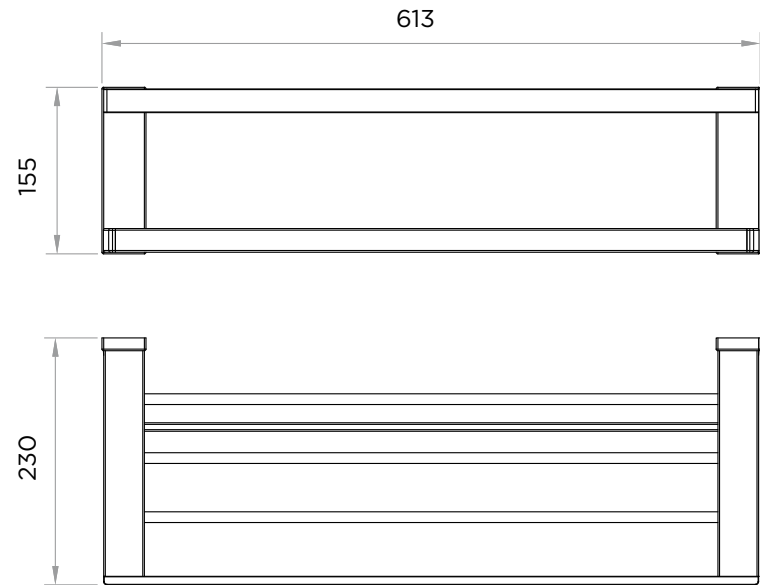

WeAre360°

> SIZES IN MM.

COLLECTION

PRODUCT

CODE / COLOUR

Accessories  
Form

Towel Shelf

- FOR-T/S-POL ● POLISHED CHROME
- FOR-T/S-BRU ● BRUSHED NICKLE
- FOR-T/S-SS ● STAINLESS STEEL
- FOR-T/S-GRA ● GRAPHITE
- FOR-T/S-BLA ● BLACK MATT CHROME
- FOR-T/S-ROS ● ROSE GOLD
- FOR-T/S-GOL ● GOLD
- FOR-T/S-BRA ● BRASS
- FOR-T/S-ABR ● ANTIQUE BRASS