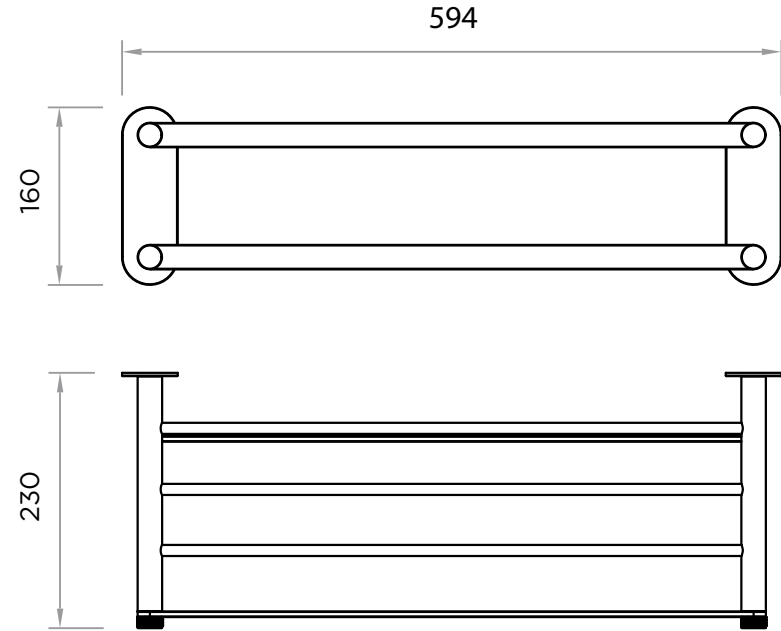

WeAre360°

> SIZES IN MM.

COLLECTION

Accessories  
Icon

PRODUCT

Towel Shelf

CODE / COLOUR

- ICO-T/S-POL ● POLISHED CHROME
- ICO-T/S-BRU ● BRUSHED NICKLE
- ICO-T/S-SS ● STAINLESS STEEL
- ICO-T/S-GRA ● GRAPHITE
- ICO-T/S-BLA ● BLACK MATT CHROME
- ICO-T/S-ROS ● ROSE GOLD
- ICO-T/S-GOL ● GOLD
- ICO-T/S-BRA ● BRASS
- ICO-T/S-ABR ● ANTIQUE BRASS