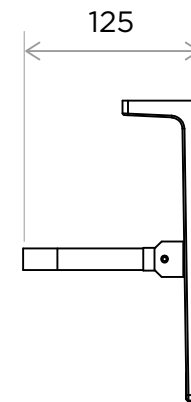

WeAre360°

> SIZES IN MM.

	COLLECTION	PRODUCT	CODE / COLOUR
 INTERNATIONAL WATER & WELLNESS	Accessories Noa	Towel Shelf	NOA-T/S-POL ● POLISHED CHROME NOA-T/S-BRU ● BRUSHED NICKLE NOA-T/S-SS ● STAINLESS STEEL NOA-T/S-GRA ● GRAPHITE NOA-T/S-BLA ● BLACK MATT CHROME NOA-T/S-ROS ● ROSE GOLD NOA-T/S-GOL ● GOLD NOA-T/S-BRA ● BRASS NOA-T/S-ABR ● ANTIQUE BRASS