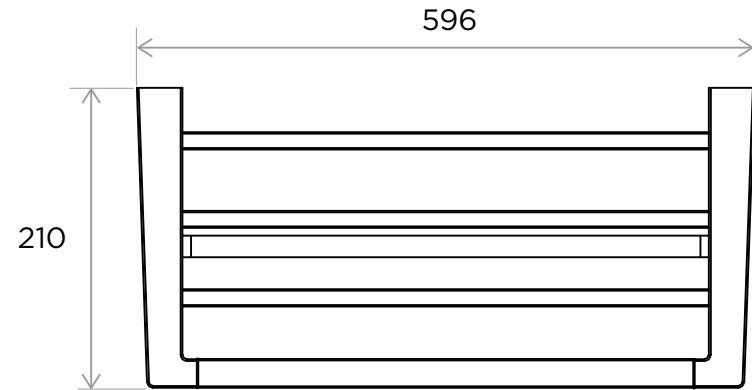

WeAre360°

> SIZES IN MM.

	COLLECTION	PRODUCT	CODE / COLOUR
 INTERNATIONAL WATER & WELLNESS	Accessories Noa	Towel Shelf	NOA-T/S-POL ● POLISHED CHROME NOA-T/S-BRU ● BRUSHED NICKLE NOA-T/S-SS ● STAINLESS STEEL NOA-T/S-GRA ● GRAPHITE NOA-T/S-BLA ● BLACK MATT CHROME NOA-T/S-ROS ● ROSE GOLD NOA-T/S-GOL ● GOLD NOA-T/S-BRA ● BRASS NOA-T/S-ABR ● ANTIQUE BRASS