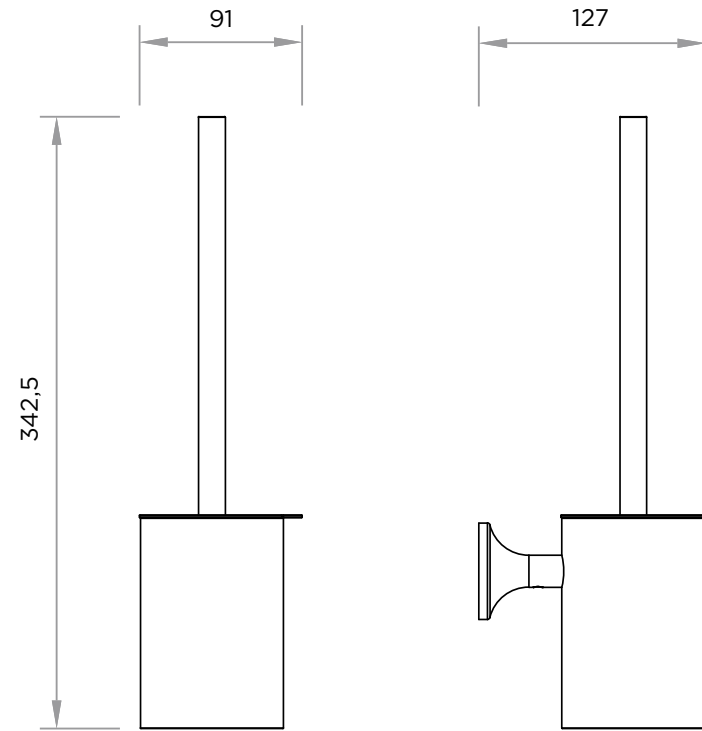

WeAre360°

> SIZES IN MM.

 INTERNATIONAL WATER & WELLNESS	COLLECTION	PRODUCT	CODE / COLOUR
	Accessories Delta	Brush Holder SS	DEL-BHW-POL ● POLISHED CHROME DEL-BHW-BRU ● BRUSHED NICKLE DEL-BHW-SS ● STAINLESS STEEL DEL-BHW-GRA ● GRAPHITE DEL-BHW-BLA ● BLACK MATT CHROME DEL-BHW-ROS ● ROSE GOLD DEL-BHW-GOL ● GOLD DEL-BHW-BRA ● BRASS DEL-BHW-ABR ● ANTIQUE BRASS