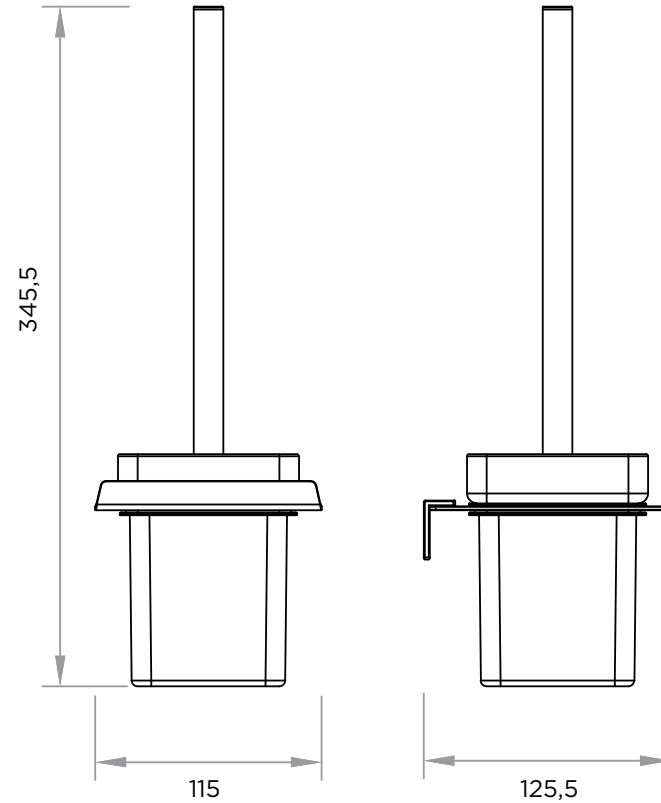

WeAre360°

> SIZES IN MM.

COLLECTION

PRODUCT

CODE / COLOUR

Accessories
Form

Brush Holder

- FOR-BHW-POL ● POLISHED CHROME
- FOR-BHW-BRU ● BRUSHED NICKLE
- FOR-BHW-SS ● STAINLESS STEEL
- FOR-BHW-GRA ● GRAPHITE
- FOR-BHW-BLA ● BLACK MATT CHROME
- FOR-BHW-ROS ● ROSE GOLD
- FOR-BHW-GOL ● GOLD
- FOR-BHW-BRA ● BRASS
- FOR-BHW-ABR ● ANTIQUE BRASS