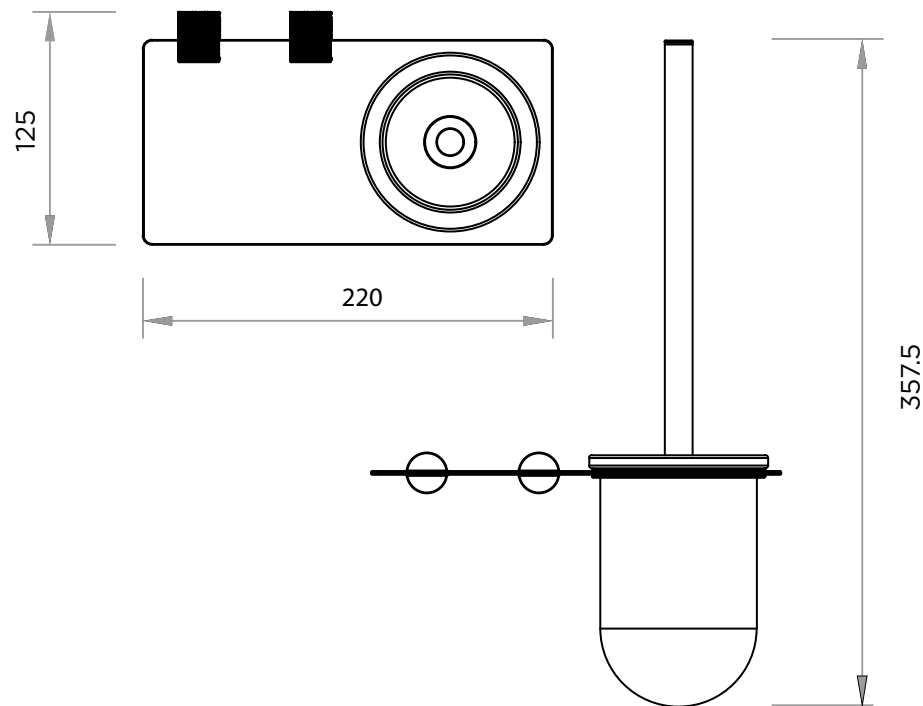

WeAre360°

> SIZES IN MM.

COLLECTION

PRODUCT

CODE / COLOUR

Accessories
Icon

Brush Holder

- ICO-BHW-POL ● POLISHED CHROME
- ICO-BHW-BRU ● BRUSHED NICKLE
- ICO-BHW-SS ● STAINLESS STEEL
- ICO-BHW-GRA ● GRAPHITE
- ICO-BHW-BLA ● BLACK MATT CHROME
- ICO-BHW-ROS ● ROSE GOLD
- ICO-BHW-GOL ● GOLD
- ICO-BHW-BRA ● BRASS
- ICO-BHW-ABR ● ANTIQUE BRASS