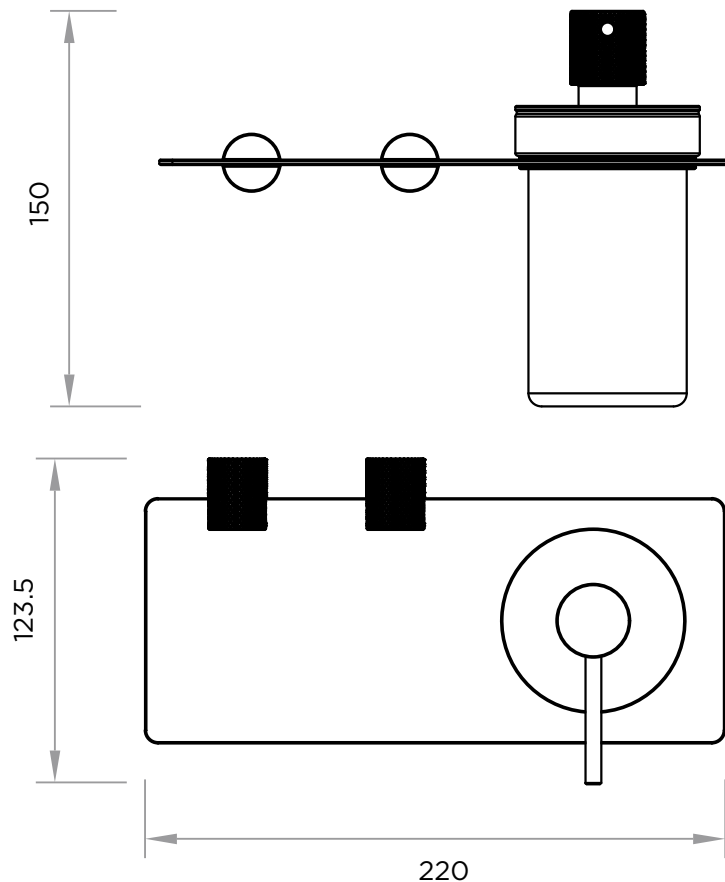

WeAre360°

> SIZES IN MM.

COLLECTION

PRODUCT

CODE / COLOUR

Accessories  
Icon

Soap Dispenser with shelf

- ICO-SHSD-POL ● POLISHED CHROME
- ICO-SHSD-BRU ● BRUSHED NICKLE
- ICO-SHSD-SS ● STAINLESS STEEL
- ICO-SHSD-GRA ● GRAPHITE
- ICO-SHSD-BLA ● BLACK MATT CHROME
- ICO-SHSD-ROS ● ROSE GOLD
- ICO-SHSD-GOL ● GOLD
- ICO-SHSD-BRA ● BRASS
- ICO-SHSD-ABR ● ANTIQUE BRASS