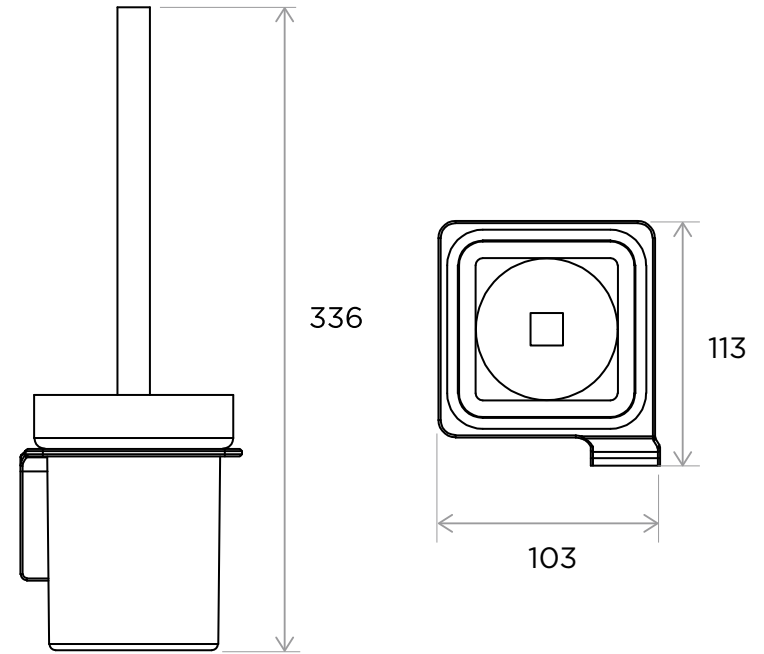

WeAre360°

> SIZES IN MM.

COLLECTION

PRODUCT

CODE / COLOUR

Accessories
Noa

Brush Holder

- NOA-BHW-POL ● POLISHED CHROME
- NOA-BHW-BRU ● BRUSHED NICKLE
- NOA-BHW-SS ● STAINLESS STEEL
- NOA-BHW-GRA ● GRAPHITE
- NOA-BHW-BLA ● BLACK MATT CHROME
- NOA-BHW-ROS ● ROSE GOLD
- NOA-BHW-GOL ● GOLD
- NOA-BHW-BRA ● BRASS
- NOA-BHW-ABR ● ANTIQUE BRASS