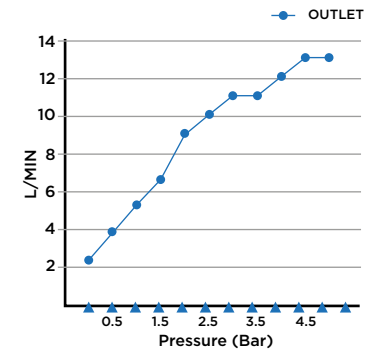

> SIZES IN MM.

CODE & COLOUR

- A2.0S-2HWS-POL ● POLISHED CHROME
- A2.0S-2HWS-BRU ● BRUSHED NICKLED
- A2.0S-2HWS-SS ● STAINLESS STEEL
- A2.0S-2HWS-GRA ● GRAPHITE
- A2.0S-2HWS-BLA ● BLACK MATT CHROME
- A2.0S-2HWS-ROS ● ROSE GOLD
- A2.0S-2HWS-GOL ● GOLD
- A2.0S-2HWS-BRA ● BRASS
- A2.0S-2HWS-ABR ● ANTIQUE BRASS

SCOPE OF DELIVERY

BASIN MIXER, SPOUT, 2 X HANDLE + CONNECTOR, FIXING KIT,
INSTALLATION MANUAL, CARE & MAINTENANCE GUIDE

TECHNICAL INFORMATION

PRODUCT: ARC 2.0 S WIDESPREAD
 PRODUCT TYPE: 2 HOLE BASIN MIXER
 MATERIAL: BRASS
 CONNECTION SIZE: 1/2"
 WATER PRESSURED: 0.2-5 BAR
 RMP: 0.5 BAR LP
 -
 2 HOLE BASIN MIXER
 DECK MOUNTED
 TWIN HANDLE WITH
 WITH WATER FLOW AERATOR