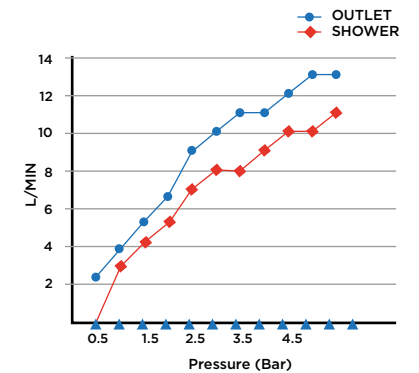

> SIZES IN MM.

CODE & COLOUR

- A20S-SCEHS-POL ● POLISHED CHROME
- A20S-SCEHS-BRU ● BRUSHED NICKLED
- A20S-SCEHS-SS ● STAINLESS STEEL
- A20S-SCEHS-GRA ● GRAPHITE
- A20S-SCEHS-BLA ● BLACK MATT CHROME
- A20S-SCEHS-ROS ● ROSE GOLD
- A20S-SCEHS-GOL ● GOLD
- A20S-SCEHS-BRA ● BRASS
- A20S-SCEHS-ABR ● ANTIQUE BRASS

SCOPE OF DELIVERY

SHOWER COLUMN, HAND SHOWER, SHOWER HEAD,
HOSE, FIXING KIT, INSTALLATION MANUAL
CARE & MAINTENANCE GUIDE

TECHNICAL INFORMATION

PRODUCT: ARC 2.0S
PRODUCT TYPE: EXPOSED SHOWER COLUMN
WITH HAND SHOWER
MATERIAL: BRASS
CONNECTION SIZE: 1/2"
WATER PRESSURED: 0.2-5 BAR
RMP: 2.5 BAR LP
-