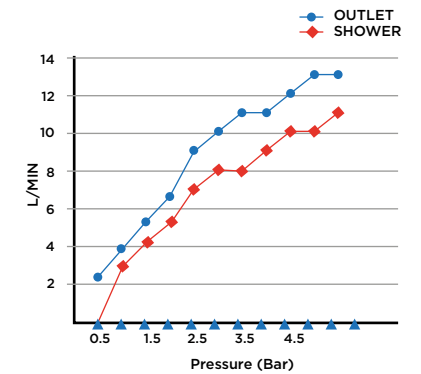

SCOPE OF DELIVERY

SHOWER COLUMN, HAND SHOWER, SHOWER HEAD,  
HOSE, FIXING KIT, INSTALLATION MANUAL  
CARE & MAINTENANCE GUIDE

TECHNICAL INFORMATION

PRODUCT: ARC THERMO  
PRODUCT TYPE: EXPOSED SHOWER COLUMN  
WITH HAND SHOWER  
MATERIAL: BRASS  
CONNECTION SIZE: 1/2"  
WATER PRESSURED: 0.2-5 BAR  
RMP: 2.5 BAR LP  
-