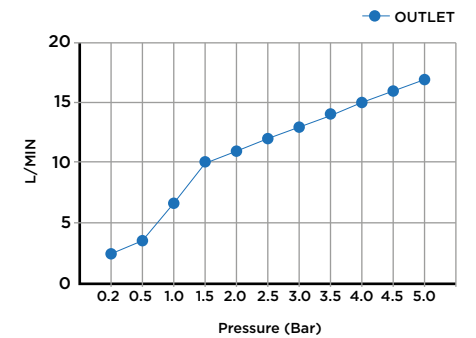

> SIZES IN MM.

CODE & COLOUR

A2.0-TAL-POL	●	POLISHED CHROME
A2.0-TAL-BRU	●	BRUSHED NICKLED
A2.0-TAL-SS	●	STAINLESS STEEL
A2.0-TAL-GRA	●	GRAPHITE
A2.0-TAL-BLA	●	BLACK MATT CHROME
A2.0-TAL-ROS	●	ROSE GOLD
A2.0-TAL-GOL	●	GOLD
A2.0-TAL-BRA	●	BRASS
A2.0-TAL-ABR	●	ANTIQUE BRASS

SCOPE OF DELIVERY

MONO BASIN MIXER, 2 X 1/2" FLEXIBLE PIPES, BASE
PLATE, FIXING KIT, INSTALLATION MANUAL,
CARE & MAINTENANCE GUIDE

TECHNICAL INFORMATION

PRODUCT: ARC 2.0 TALL
PRODUCT TYPE: MONO BASIN MIXER
MATERIAL: BRASS
CONNECTION SIZE: 1/2"
WATER PRESSURED: 0.2-5 BAR
RMP: 0.5 BAR LP
-
MONO BASIN
DECK MOUNTED
SINGLE LEVER
WITH WATER FLOW AERATOR