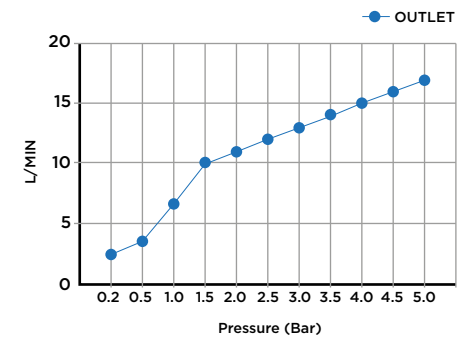

> SIZES IN MM.

CODE & COLOUR

ARC-2.0S-POL	●	POLISHED CHROME
ARC-2.0S-BRU	●	BRUSHED NICKLED
ARC-2.0S-BLA	●	STAINLESS STEEL
ARC-2.0S-GRA	●	GRAPHITE
ARC-2.0S-SS	●	BLACK MATT CHROME
ARC-2.0S-ROS	●	ROSE GOLD
ARC-2.0S-GOL	●	GOLD
ARC-2.0S-BRA	●	BRASS
ARC-2.0S-ABR	●	ANTIQUÉ BRASS

SCOPE OF DELIVERY

MONO BASIN MIXER, 2 X 1/2" FLEXIBLE PIPES, BASE PLATE, FIXING KIT, INSTALLATION MANUAL, CARE & MAINTENANCE GUIDE

TECHNICAL INFORMATION

PRODUCT: ARC 2.0 S
 PRODUCT TYPE: MONO BASIN MIXER
 MATERIAL: BRASS
 CONNECTION SIZE: 1/2"
 WATER PRESSURED: 0.2-5 BAR
 RMP: 0.5 BAR LP
 -
 MONO BASIN
 DECK MOUNTED
 SINGLE LEVER
 WITH WATER FLOW AERATOR