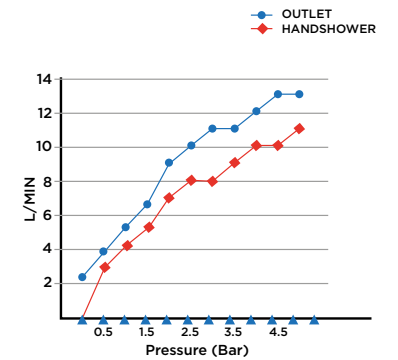

SCOPE OF DELIVERY

BATHTUB MIXER, FLOOR MOUNTED, SINGLE LEVER WITH TURN DIVERTER, HAND SHOWER, WATER FLOW AERATOR, INSTALLATION MANUAL CARE & MAINTENANCE GUIDE

TECHNICAL INFORMATION

PRODUCT: ARC FREESTANDING TUB FILLER W/HANDSHOWER
 PRODUCT TYPE: BATHTUB MIXER
 MATERIAL: BRASS
 CONNECTION SIZE: 1/2"
 WATER PRESSURED: 0.2-5 BAR
 RMP: 2.5 BAR LP
 -
 BATHTUB MIXER, FLOOR MOUNTED, SINGLE LEVER WITH TURN DIVERTER, WATER FLOW AERATOR