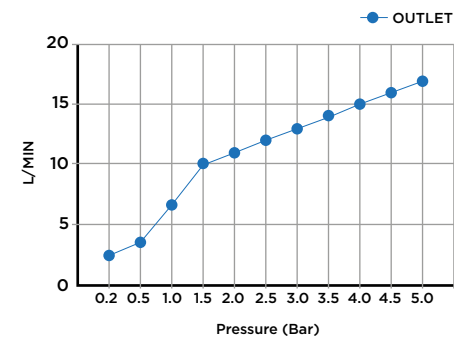

SCOPE OF DELIVERY

PULLOUT DUAL SPRAY, 2 X 1/2" FLEXIBLE PIPES, BASE PLATE, FIXING KIT, INSTALLATION MANUAL, CARE & MAINTENANCE GUIDE.

TECHNICAL INFORMATION

PRODUCT: ARC KITCHEN
 PRODUCT TYPE: KITCHEN MIXER
 MATERIAL: BRASS
 CONNECTION SIZE: 1/2"
 WATER PRESSURED: 0.2-5 BAR
 RMP: 0.5 BAR LP
 -
 KITCHEN MIXER, DECK MOUNTED, SINGLE LEVER, WITH WATER FLOW AERATOR.