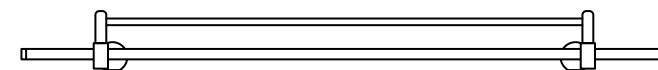

45

129

500

WeAre360°

> SIZES IN MM.

COLLECTION

PRODUCT

CODE / COLOUR