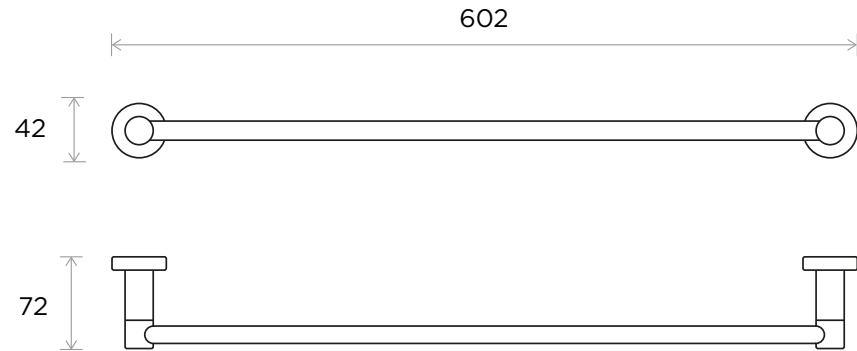

WeAre360°

> SIZES IN MM.

 INTERNATIONAL WATER & WELLNESS	COLLECTION	PRODUCT	CODE / COLOUR
	<b>Accessories</b> Arco	<b>Towel Rail</b>	ARC-TOW-POL ● POLISHED CHROME ARC-TOW-BRU ● BRUSHED NICKLE ARC-TOW-SS ● STAINLESS STEEL ARC-TOW-GRA ● GRAPHITE ARC-TOW-BLA ● BLACK MATT CHROME ARC-TOW-ROS ● ROSE GOLD ARC-TOW-GOL ● GOLD ARC-TOW-BRA ● BRASS ARC-TOW-ABR ● ANTIQUE BRASS