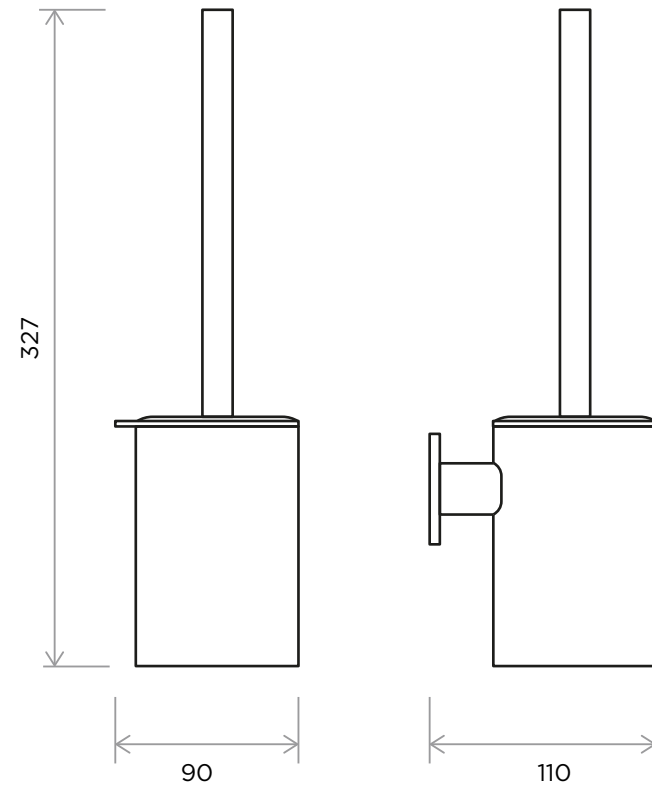

WeAre360°

> SIZES IN MM.

COLLECTION

PRODUCT

CODE / COLOUR

Accessories
Arco

Brush Holder SS

- ARC-BHW-POL ● POLISHED CHROME
- ARC-BHW-BRU ● BRUSHED NICKLE
- ARC-BHW-BLA ● STAINLESS STEEL
- ARC-BHW-GRA ● GRAPHITE
- ARC-BHW-SS ● BLACK MATT CHROME
- ARC-BHW-ROS ● ROSE GOLD
- ARC-BHW-GOL ● GOLD
- ARC-BHW-BRA ● BRASS
- ARC-BHW-ABR ● ANTIQUE BRASS