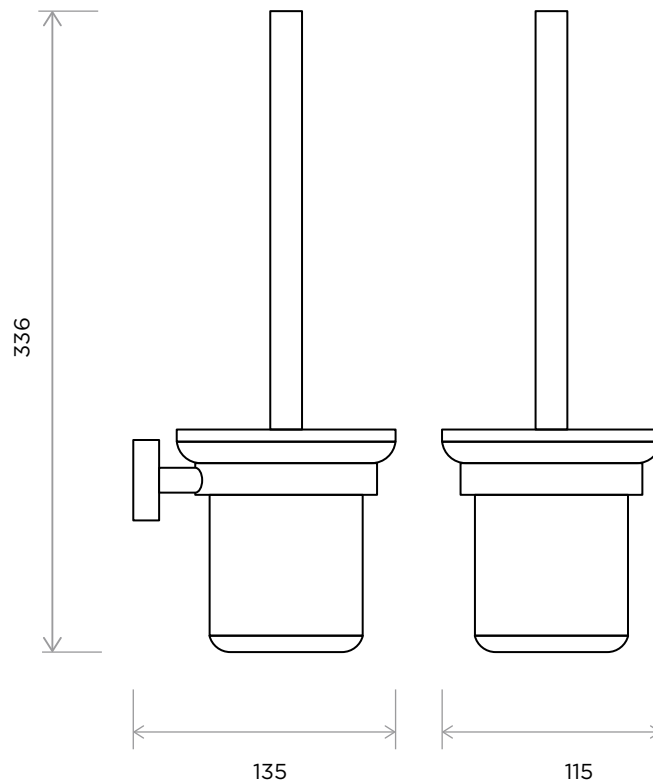

WeAre360°

> SIZES IN MM.

COLLECTION

Accessories
Arco

PRODUCT

Brush Holder

CODE / COLOUR

- ARC-BHW-FGPOL ● POLISHED CHROME
- ARC-BHW-FGBRU ● BRUSHED NICKLE
- ARC-BHW-FGBLA ● STAINLESS STEEL
- ARC-BHW-FGGRA ● GRAPHITE
- ARC-BHW-FGSS ● BLACK MATT CHROME
- ARC-BHW-FGROS ● ROSE GOLD
- ARC-BHW-FGGOL ● GOLD
- ARC-BHW-FGBRA ● BRASS
- ARC-BHW-FGABR ● ANTIQUE BRASS