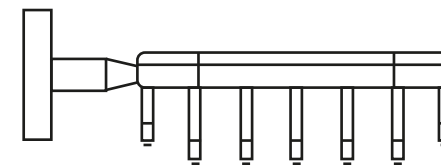

138

127

> SIZES IN MM.

COLLECTION

PRODUCT

CODE / COLOUR

Accessories
Arco

Soap Basket

- ARC-SBW-POL ● POLISHED CHROME
- ARC-SBW-BRU ● BRUSHED NICKLE
- ARC-SBW-BLA ● STAINLESS STEEL
- ARC-SBW-GRA ● GRAPHITE
- ARC-SBW-SS ● BLACK MATT CHROME
- ARC-SBW-ROS ● ROSE GOLD
- ARC-SBW-GOL ● GOLD
- ARC-SBW-BRA ● BRASS
- ARC-SBW-ABR ● ANTIQUE BRASS