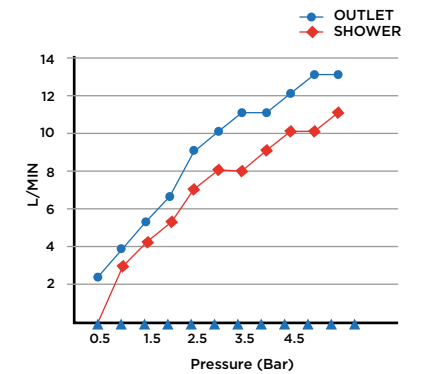

SCOPE OF DELIVERY

SHOWER COLUMN, HAND SHOWER, SHOWER HEAD,
HOSE, FIXING KIT, INSTALLATION MANUAL
CARE & MAINTENANCE GUIDE

TECHNICAL INFORMATION

PRODUCT: BOHA
 PRODUCT TYPE: EXPOSED SHOWER COLUMN
 WITH HAND SHOWER
 MATERIAL: BRASS
 CONNECTION SIZE: 1/2"
 WATER PRESSURED: 0.2-5 BAR
 RMP: 2.5 BAR LP
 -