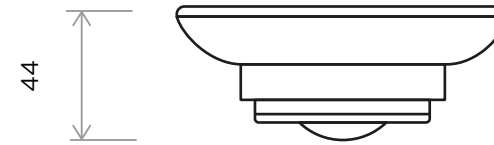

WeAre360°

> SIZES IN MM.

COLLECTION

PRODUCT

CODE / COLOUR

Accessories
Beta

Soap Dish

- BET-SDW-FGPOL ● POLISHED CHROME
- BET-SDW-FGBRU ● BRUSHED NICKLE
- BET-SDW-FGBLA ● STAINLESS STEEL
- BET-SDW-FGGRA ● GRAPHITE
- BET-SDW-FGSS ● BLACK MATT CHROME
- BET-SDW-FGROS ● ROSE GOLD
- BET-SDW-FGGOL ● GOLD
- BET-SDW-FGBRA ● BRASS
- BET-SDW-FGABR ● ANTIQUE BRASS