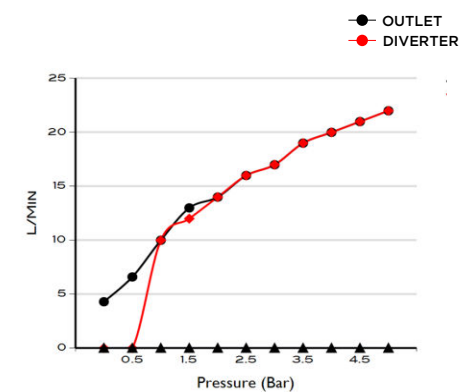

SCOPE OF DELIVERY

- SHOWER CONTROL
- FIXING KIT
- CARE & MAINTENANCE GUIDE

TECHNICAL INFORMATION

PRODUCT: CUADRO THERMO EXPOSED SHOWER CONTROL  
 MATERIAL: BRASS  
 CONNECTION SIZE: 1/2"  
 WATER PRESSURED: 0.2-5 BAR  
 RMP: 0.5 BAR LP  
 -  
 THERMO EXPOSED SHOWER CONTROL  
 WALL MOUNTED  
 ONE WAY