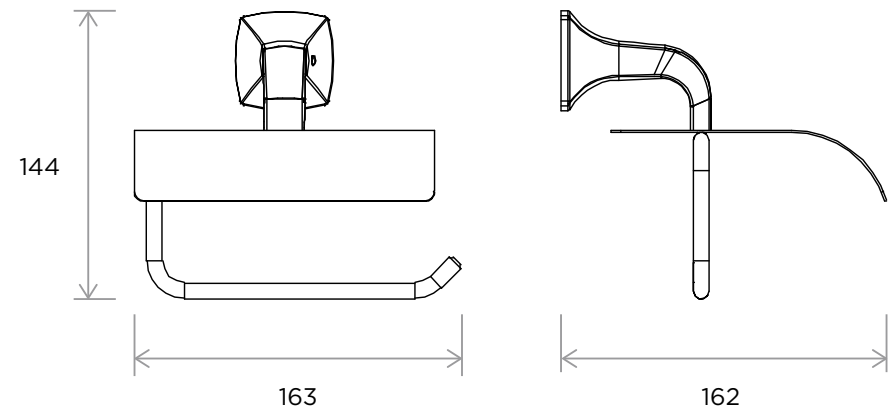

WeAre360°

> SIZES IN MM.

COLLECTION

PRODUCT

CODE / COLOUR

Accessories  
Club

Roll Holder / Cover

- CLRHC-ROL-POL ● POLISHED CHROME
- CLRHC-ROL-BRU ● BRUSHED NICKLE
- CLRHC-ROL-BLA ● STAINLESS STEEL
- CLRHC-ROL-GRA ● GRAPHITE
- CLRHC-ROL-SS ● BLACK MATT CHROME
- CLRHC-ROL-ROS ● ROSE GOLD
- CLRHC-ROL-GOL ● GOLD
- CLRHC-ROL-BRA ● BRASS
- CLRHC-ROL-ABR ● ANTIQUE BRASS