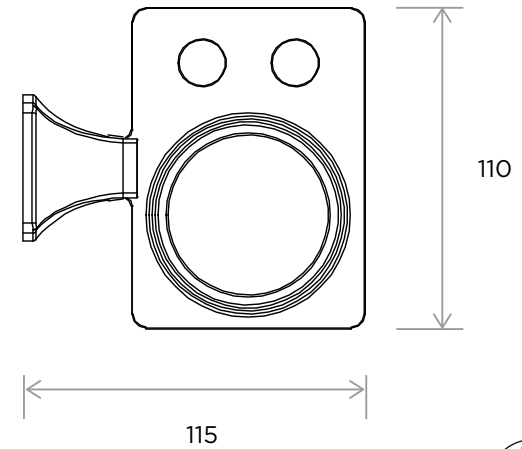

WeAre360°

> SIZES IN MM.

	COLLECTION	PRODUCT	CODE / COLOUR
 INTERNATIONAL WATER & WELLNESS	Accessories Club	Tumbler	CLU-TBLW-FGPOL ● POLISHED CHROME CLU-TBLW-FGBRU ● BRUSHED NICKLE CLU-TBLW-FGBLA ● STAINLESS STEEL CLU-TBLW-FGGRA ● GRAPHITE CLU-TBLW-FGSS ● BLACK MATT CHROME CLU-TBLW-FGROS ● ROSE GOLD CLU-TBLW-FGGOL ● GOLD CLU-TBLW-FGBRA ● BRASS CLU-TBLW-FGABR ● ANTIQUE BRASS