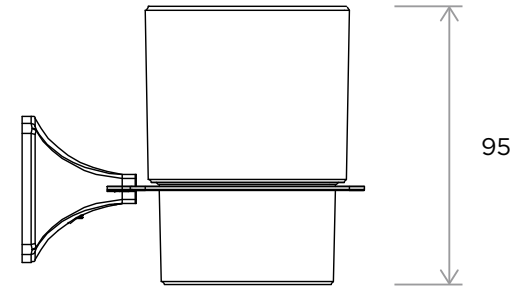

WeAre360°

> SIZES IN MM.

	COLLECTION	PRODUCT	CODE / COLOUR
 INTERNATIONAL WATER & WELLNESS	Accessories Club	Tumbler	CLU-TBLW-FGPOL ● POLISHED CHROME CLU-TBLW-FGBRU ● BRUSHED NICKLE CLU-TBLW-FGBLA ● STAINLESS STEEL CLU-TBLW-FGGRA ● GRAPHITE CLU-TBLW-FGSS ● BLACK MATT CHROME CLU-TBLW-FGROS ● ROSE GOLD CLU-TBLW-FGGOL ● GOLD CLU-TBLW-FGBRA ● BRASS CLU-TBLW-FGABR ● ANTIQUE BRASS