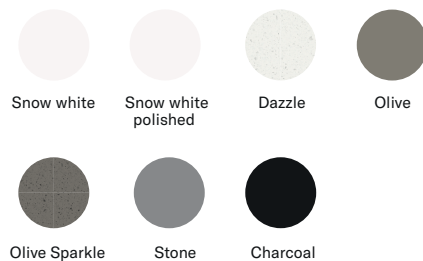

> SIZES IN MM.

IW[®]
INTERNATIONAL
WATER & WELLNESS

COLOUR PALETTE

CODES

Snow white	CON-S/L-WMAT
Snow white polished	CON-S/L-WPOL
Dazzle	CON-S/L-DAZ
Olive	CON-S/L-OLI
Olive Sparkle	CON-S/L-OSP
Stone	CON-S/L-STO
Charcoal	CON-S/L-CHA

*Colours are for reference purposes only.
Due to the hand finished nature of the product,
dimensional tolerances are applicable.*

FACTS

Name: Cone Sink LSC
Dimensions: ø495x495X850mm
(ø19,5"x19,5"x35").