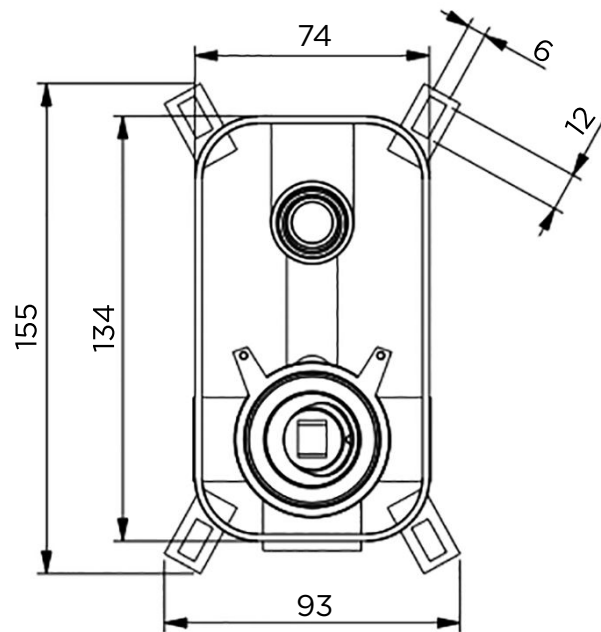

TECHNICAL INFORMATION

COLLECTION: WELLNESS / SHOWER CONTROL  
 PRODUCT TYPE: COSMO 2  
 WALL MOUNTED VALVE  
 TURN DIVERTER FOR 2 OUTLES  
 MATERIAL: BRASS  
 CONNECTION SIZE: 1/2"  
 WATER PRESSURE : 0.2-5 BAR  
 RMP: 1.0 BAR MP

SCOPE OF DELIVERY

- VALVE · EXTERNAL PLATE
- HANDLE · FIXING KIT · DIVERTER HANDLE
- INSTALLATION GUIDE
- CARE & MAINTENANCE MANUAL

iwandw.com

INTERNATIONAL  
WATER & WELLNESS

PRODUCT

**Shower Controls**

COLLECTION