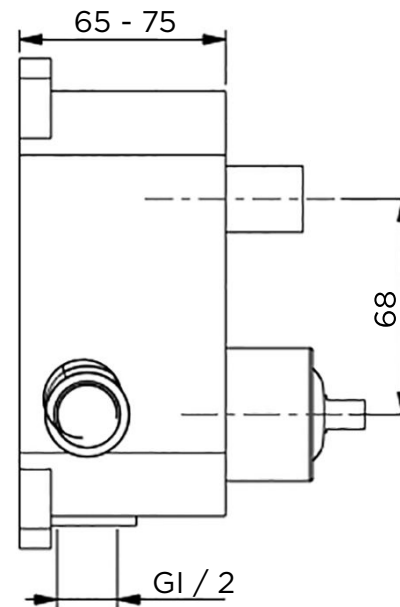

TECHNICAL INFORMATION

COLLECTION: WELLNESS / SHOWER CONTROL  
 PRODUCT TYPE: COSMO 2  
 WALL MOUNTED VALVE  
 TURN DIVERTER FOR 2 OUTLES  
 MATERIAL: BRASS  
 CONNECTION SIZE: 1/2"  
 WATER PRESSURE : 0.2-5 BAR  
 RMP: 1.0 BAR MP

SCOPE OF DELIVERY

- VALVE · EXTERNAL PLATE
- HANDLE · FIXING KIT · DIVERTER HANDLE
- INSTALLATION GUIDE
- CARE & MAINTENANCE MANUAL

iwandw.com

INTERNATIONAL  
WATER & WELLNESS

PRODUCT

**Shower Controls**

COLLECTION