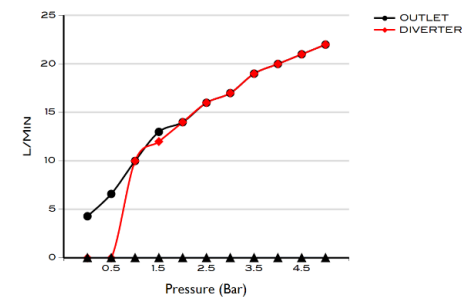

> SIZES IN MM.

CODE & COLOUR

- CO2-S/C-POL ● POLISHED CHROME
- CO2-S/C-BRU ● BRUSHED NICKLED
- CO2-S/C-SS ● STAINLESS STEEL
- CO2-S/C-GRA ● GRAPHITE
- CO2-S/C-BLA ● BLACK MATT CHROME
- CO2-S/C-ROS ● ROSE GOLD
- CO2-S/C-GOL ● GOLD
- CO2-S/C-BRA ● BRASS
- CO2-S/C-ABR ● ANTIQUE BRASS

TECHNICAL INFORMATION

COLLECTION: WELLNESS / SHOWER CONTROL  
 PRODUCT TYPE: COSMO 2  
 WALL MOUNTED VALVE  
 TURN DIVERTER FOR 2 OUTLES  
 MATERIAL: BRASS  
 CONNECTION SIZE: 1/2"  
 WATER PRESSURE : 0.2-5 BAR  
 RMP: 1.0 BAR MP