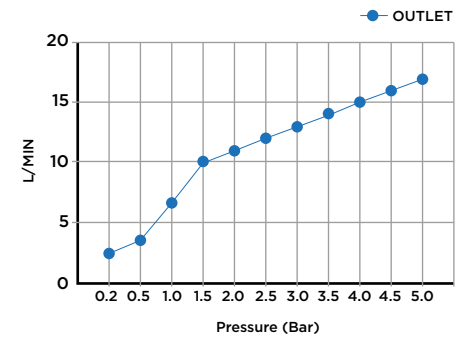

SCOPE OF DELIVERY

MONO KITCHEN MIXER, 2 X 1/2" FLEXIBLE PIPES, BASE PLATE, FIXING KIT, INSTALLATION MANUAL, CARE & MAINTENANCE GUIDE.

TECHNICAL INFORMATION

PRODUCT: COSMO KITCHEN  
 PRODUCT TYPE: PULLOUT DUAL SPRAY KITCHEN MIXER  
 MATERIAL: BRASS  
 CONNECTION SIZE: 1/2"  
 WATER PRESSURED: 0.2-5 BAR  
 RMP: 0.5 BAR LP

-  
 PULLOUT DUAL SPRAY KITCHEN MIXER, DECK MOUNTED, SINGLE LEVER, WITH WATER FLOW AERATOR.

iwandw.com