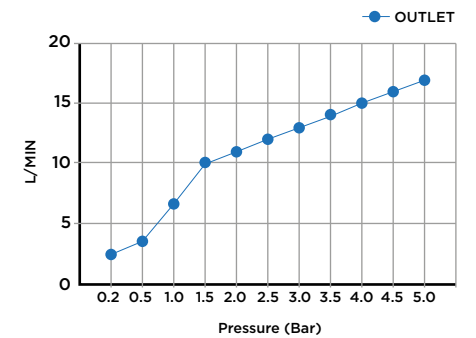

SCOPE OF DELIVERY

MONO BASIN MIXER, 2 X 1/2" FLEXIBLE PIPES,  
BASE PLATE, FIXING KIT, INSTALLATION MANUAL,  
CARE & MAINTENANCE GUIDE

TECHNICAL INFORMATION

PRODUCT: COSMO TALL  
 PRODUCT TYPE: MONO BASIN MIXER  
 MATERIAL: BRASS  
 CONNECTION SIZE: 1/2"  
 WATER PRESSURED: 0.2-5 BAR  
 RMP: 0.5 BAR LP  
 -  
 MONO BASIN  
 DECK MOUNTED  
 SINGLE LEVER  
 WITH WATER FLOW AERATOR