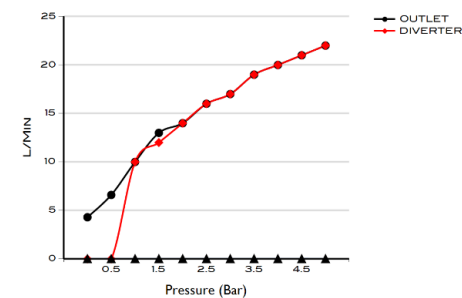

TECHNICAL INFORMATION

COLLECTION: WELLNESS / SHOWER CONTROL
 PRODUCT TYPE: CUADRO THERMO
 WALL MOUNTED VALVE
 TURN DIVERTER FOR 2 OUTLES
 MATERIAL: BRASS
 CONNECTION SIZE: 1/2"
 WATER PRESSURE : 0.2-5 BAR
 RMP: 1.0 BAR MP