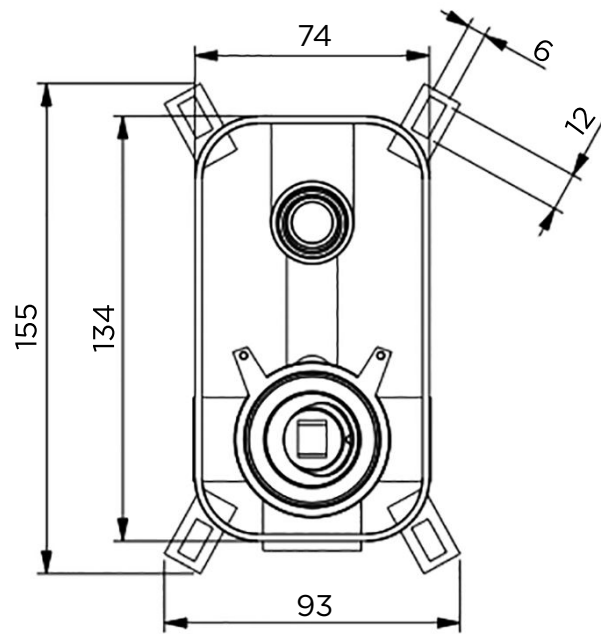

TECHNICAL INFORMATION

COLLECTION: WELLNESS / SHOWER CONTROL
 PRODUCT TYPE: CUADRO THERMO
 WALL MOUNTED VALVE
 TURN DIVERTER FOR 2 OUTLES
 MATERIAL: BRASS
 CONNECTION SIZE: 1/2"
 WATER PRESSURE : 0.2-5 BAR
 RMP: 1.0 BAR MP

SCOPE OF DELIVERY

VALVE · EXTERNAL PLATE
 HANDLE · FIXING KIT · DIVERTER HANDLE
 INSTALLATION GUIDE
 CARE & MAINTENANCE MANUAL

iwandw.com

INTERNATIONAL
WATER & WELLNESS

PRODUCT

Shower Controls

COLLECTION

Wellness

REFERENCE

Caudro Thermo / Universal Box