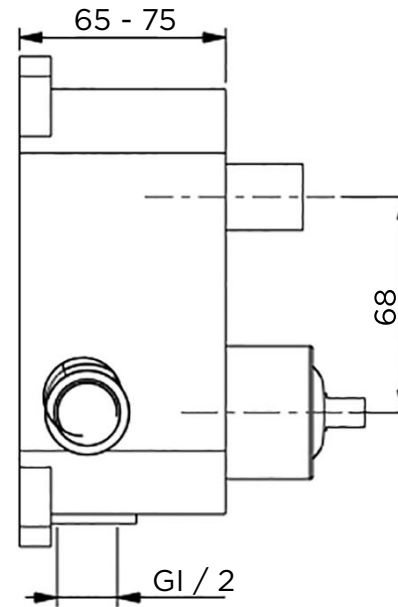

TECHNICAL INFORMATION

COLLECTION: WELLNESS / SHOWER CONTROL
 PRODUCT TYPE: CUADRO THERMO
 WALL MOUNTED VALVE
 TURN DIVERTER FOR 2 OUTLES
 MATERIAL: BRASS
 CONNECTION SIZE: 1/2"
 WATER PRESSURE : 0.2-5 BAR
 RMP: 1.0 BAR MP

SCOPE OF DELIVERY

VALVE · EXTERNAL PLATE
 HANDLE · FIXING KIT · DIVERTER HANDLE
 INSTALLATION GUIDE
 CARE & MAINTENANCE MANUAL

iwandw.com

INTERNATIONAL
WATER & WELLNESS

PRODUCT

Shower Controls

COLLECTION

Wellness