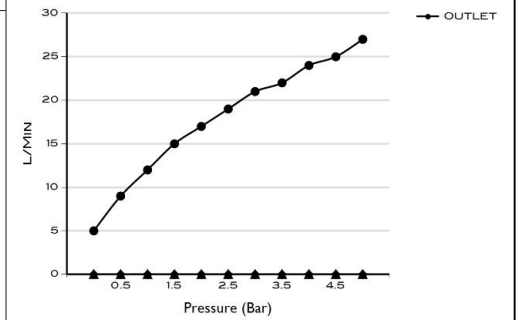

> SIZES IN MM.

CODE & COLOUR

- CUA-S/C-POL ● POLISHED CHROME
- CUA-S/C-BRU ● BRUSHED NICKLED
- CUA-S/C-SS ● STAINLESS STEEL
- CUA-S/C-GRA ● GRAPHITE
- CUA-S/C-BLA ● BLACK MATT CHROME
- CUA-S/C-ROS ● ROSE GOLD
- CUA-S/C-GOL ● GOLD
- CUA-S/C-BRA ● BRASS
- CUA-S/C-ABR ● ANTIQUE BRASS

TECHNICAL INFORMATION

COLLECTION: WELLNESS / SHOWER CONTROL
 PRODUCT TYPE: CUADRO
 WALL MOUNTED SINGLE
 OUTLET VALVE
 MATERIAL: BRASS
 CONNECTION SIZE: 1/2"
 WATER PRESSURE : 0.2-5 BAR
 RMP: 0.5 BAR MP