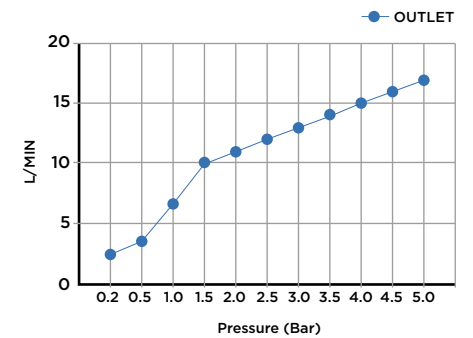

> SIZES IN MM.

CODE & COLOUR

CUA-TAP-POL	●	POLISHED CHROME
CUA-TAP-BRU	●	BRUSHED NICKLED
CUA-TAP-SS	●	STAINLESS STEEL
CUA-TAP-GRA	●	GRAPHITE
CUA-TAP-BLA	●	BLACK MATT CHROME
CUA-TAP-ROS	●	ROSE GOLD
CUA-TAP-GOL	●	GOLD
CUA-TAP-BRA	●	BRASS
CUA-TAP-ABR	●	ANTIQUÉ BRASS

SCOPE OF DELIVERY

MONO BASIN MIXER; 2 X 1/2" FLEXIBLE PIPES; BASE PLATE; FIXING KIT; INSTALLATION MANUAL; CARE & MAINTENANCE GUIDE

TECHNICAL INFORMATION

PRODUCT: CUADRO
 PRODUCT TYPE: MONO BASIN MIXER
 MATERIAL: BRASS
 CONNECTION SIZE: 1/2"
 WATER PRESSURED: 0.2-5 BAR
 RMP: 0.5 BAR LP
 -
 MONO BASIN
 DECK MOUNTED
 SINGLE LEVER
 WITH WATER FLOW AERATOR