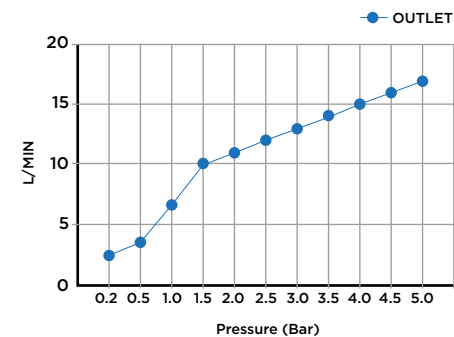

> SIZES IN MM.

CODE & COLOUR

- DEL-WWS-POL ● POLISHED CHROME
- DEL-WWS-BRU ● BRUSHED NICKLED
- DEL-WWS-SS ● STAINLESS STEEL
- DEL-WWS-GRA ● GRAPHITE
- DEL-WWS-BLA ● BLACK MATT CHROME
- DEL-WWS-ROS ● ROSE GOLD
- DEL-WWS-GOL ● GOLD
- DEL-WWS-BRA ● BRASS
- DEL-WWS-ABR ● ANTIQUE BRASS

SCOPE OF DELIVERY

CONCEALED BASIN MIXER, 2 X HANDLE, SPOUT,
INSTALLATION GUIDE, CARE & MAINTENANCE GUIDE

TECHNICAL INFORMATION

PRODUCT: DELTA WALL WIDESPREAD
 PRODUCT TYPE: CONCEALED BASIN MIXER
 MATERIAL: BRASS
 CONNECTION SIZE: 1/2"
 WATER PRESSURED: 0.2-5 BAR
 RMP: 0.5 BAR LP
 -
 CONCEALED BASIN MIXER
 WALL MOUNTED
 DUAL LEVER
 WITH WATER FLOW AERATOR