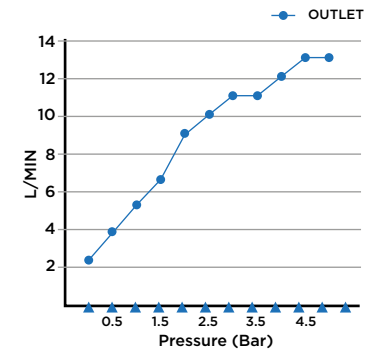

> SIZES IN MM.

CODE & COLOUR

- DEL-DMWS2-POL ● POLISHED CHROME
- DEL-DMWS2-BRU ● BRUSHED NICKLED
- DEL-DMWS2-SS ● STAINLESS STEEL
- DEL-DMWS2-GRA ● GRAPHITE
- DEL-DMWS2-BLA ● BLACK MATT CHROME
- DEL-DMWS2-ROS ● ROSE GOLD
- DEL-DMWS2-GOL ● GOLD
- DEL-DMWS2-BRA ● BRASS
- DEL-DMWS2-ABR ● ANTIQUE BRASS

SCOPE OF DELIVERY

BASIN MIXER, SPOUT, 2 X HANDLE + CONNECTOR, FIXING KIT,
INSTALLATION MANUAL, CARE & MAINTENANCE GUIDE

TECHNICAL INFORMATION

PRODUCT: DELTA WIDESPREAD
 PRODUCT TYPE: 3 HOLE BASIN MIXER
 MATERIAL: BRASS
 CONNECTION SIZE: 1/2"
 WATER PRESSURED: 0.2-5 BAR
 RMP: 0.5 BAR LP
 -
 3 HOLE BASIN MIXER
 DECK MOUNTED
 TWIN HANDLE WITH
 WITH WATER FLOW AERATOR