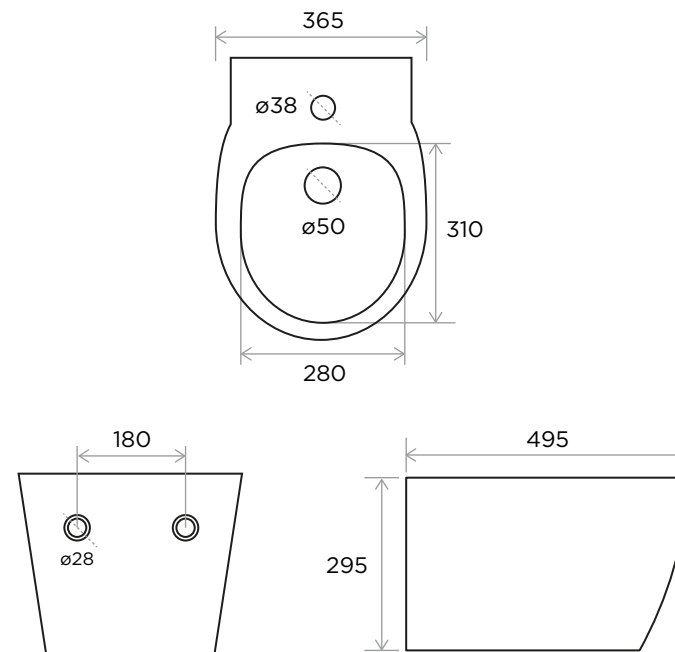

WeAre360°

> SIZES IN MM.

COLLECTION

PRODUCT

CODE

**Toilet**  
Wall Hung

**Fiji Bidet**  
Wall hung bidet.

FIJ-BID-WAL