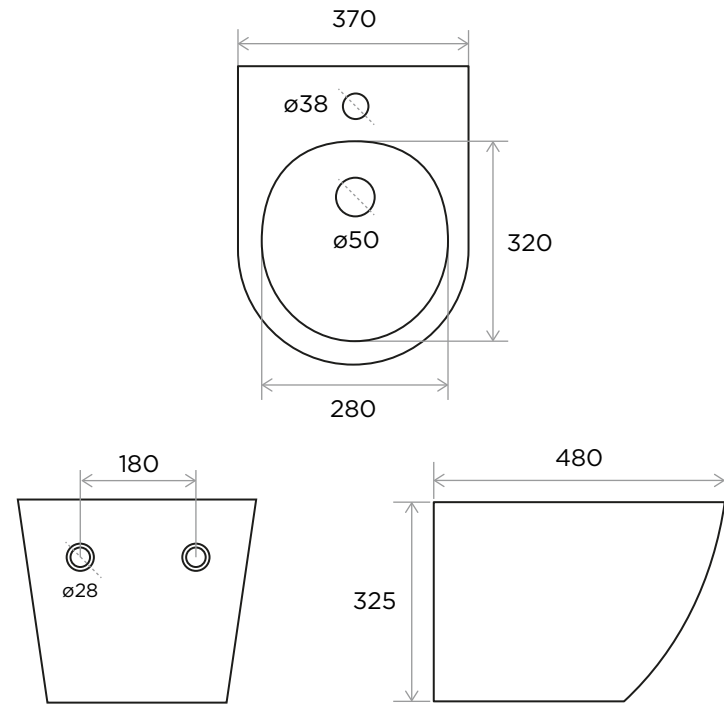

WeAre360°

> SIZES IN MM.

COLLECTION

Toilet
Wall Hung

PRODUCT

Goa Bidet
Wall hung bidet.

CODE

- GOA-BID-WAL ● WHITE
- GOA-BID-WAL-WMAT ● WHITE MATT
- GOA-BID-WAL-BMAT ● BLACK MATT