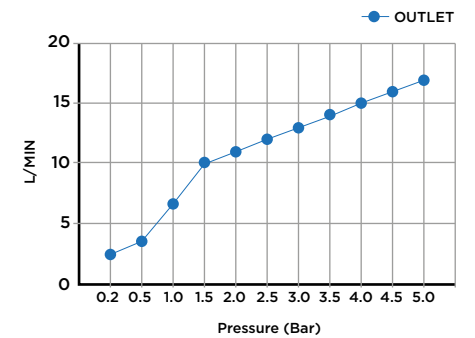

SCOPE OF DELIVERY

MONO BASIN MIXER, 2 X 1/2" FLEXIBLE PIPES,
BASE PLATE, FIXING KIT.
INSTALLATION GUIDE, CARE & MAINTENANCE GUIDE.

TECHNICAL INFORMATION

PRODUCT: GRACE
MATERIAL: BRASS
CONNECTION SIZE: 1/2"
WATER PRESSURED: 0.2-5 BAR
RMP: 0.5 BAR LP
-
MONO BASIN
DECK MOUNTED
SINGLE LEVER
WITH WATER FLOW AERATOR