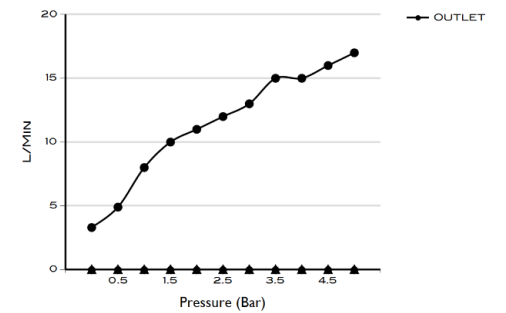

> SIZES IN MM.

CODE & COLOUR

- HS1-ROU-POL ● POLISHED CHROME
- HS1-ROU-BLA ● BLACK MATT CHROME

TECHNICAL INFORMATION

COLLECTION: WELLNESS / HAND SHOWER
 PRODUCT TYPE: H/S 1 WAY ROUND
 MATERIAL: ABS
 CONNECTION SIZE: 1/2"
 FUNCTION: RAIN
 WATER PRESSURE : 0.2-5 BAR

SCOPE OF DELIVERY

HAND SHOWER
 PVC HOSE 1,5 M
 CARE & MAINTENANCE GUIDE

iwandw.com