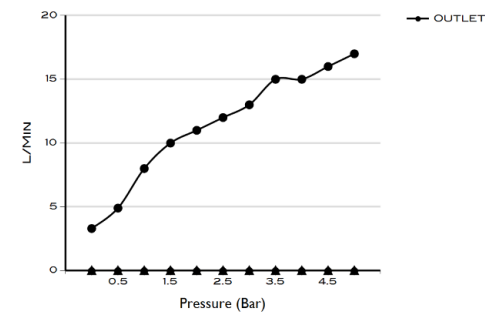

> SIZES IN MM.

CODE & COLOUR

- HS1-SQU-POL ● POLISHED CHROME
- HS1-SQU-BLA ● BLACK MATT CHROME

TECHNICAL INFORMATION

COLLECTION: WELLNESS / HAND SHOWER  
 PRODUCT TYPE: H/S 1 WAY SQUARE  
 MATERIAL: ABS  
 CONNECTION SIZE: 1/2"  
 FUNCTION: RAIN  
 WATER PRESSURE : 0.2-5 BAR

SCOPE OF DELIVERY

HAND SHOWER  
 PVC HOSE 1,5 M  
 CARE & MAINTENANCE GUIDE

iwandw.com