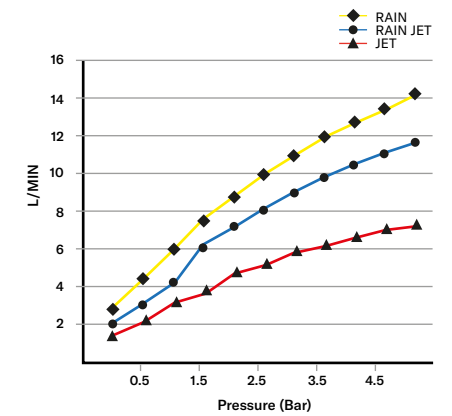

> SIZES IN MM.

CODE & COLOUR

HS3-SQU-POL ● POLISHED CHROME  
 HS3-SQU-BLA ● BLACK MATT CHROME

TECHNICAL INFORMATION

COLLECTION: WELLNESS / HAND SHOWER  
 PRODUCT TYPE: H/S 3 WAY SQUARE  
 MATERIAL: ABS  
 CONNECTION SIZE: 1/2"  
 FUNCTION: RAIN, JET, RAIN & JET.  
 WATER PRESSURE : 0.2-5 BAR

SCOPE OF DELIVERY

HAND SHOWER  
 PVC HOSE 1,5 M  
 CARE & MAINTENANCE GUIDE

iwandw.com