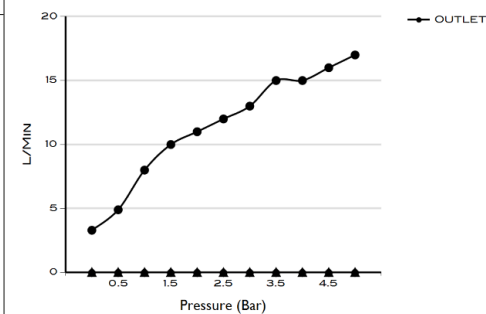

> SIZES IN MM.

CODE & COLOUR

- HS-ROU-POL ● POLISHED CHROME
- HS-ROU-BRU ● BRUSHED NICKLED
- HS-ROU-SS ● STAINLESS STEEL
- HS-ROU-GRA ● GRAPHITE
- HS-ROU-BLA ● BLACK MATT CHROME
- HS-ROU-ROS ● ROSE GOLD
- HS-ROU-GOL ● GOLD
- HS-ROU-BRA ● BRASS
- HS-ROU-ABR ● ANTIQUE BRASS

SCOPE OF DELIVERY

HAND SHOWER
PVC HOSE 1,5 M
CARE & MAINTENANCE GUIDE

TECHNICAL INFORMATION

COLLECTION: WELLNESS / HAND SHOWER
PRODUCT TYPE: H/S ROUND
MATERIAL: BRASS
CONNECTION SIZE: 1/2"
FUNCTION: RAIN
WATER PRESSURE : 0.2-5 BAR