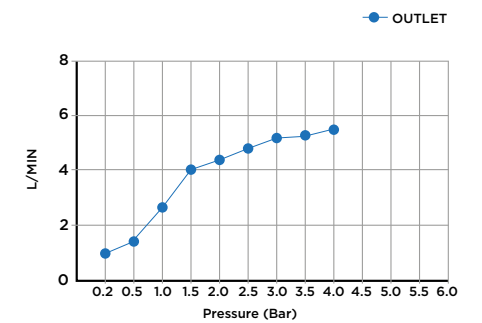

> SIZES IN MM.

CODE & COLOUR	
HER92-TAP-POL	● POLISHED CHROME
HER92-TAP-BRU	● BRUSHED NICKLED
HER92-TAP-SS	● STAINLESS STEEL
HER92-TAP-GRA	● GRAPHITE
HER92-TAP-BLA	● BLACK MATT CHROME
HER92-TAP-ROS	● ROSE GOLD
HER92-TAP-GOL	● GOLD
HER92-TAP-BRA	● BRASS
HER92-TAP-ABR	● ANTIQUE BRASS

TECHNICAL INFORMATION

PRODUCT: HERITAGE 92
 PRODUCT TYPE: MONO BASIN MIXER
 MATERIAL: BRASS
 CONNECTION SIZE: 1/2"
 WATER PRESSURED: 0.2-5 BAR
 RMP: 0.5 BAR LP
 -
 MONO BASIN
 DECK MOUNTED
 SINGLE LEVER
 WITH WATER FLOW AERATOR

SCOPE OF DELIVERY

MONO BASIN MIXER, 2 X 1/2" FLEXIBLE,
 BASE PLATES, FIXING KIT, INSTALLATION MANUAL,
 CARE & MAINTENANCE GUIDE