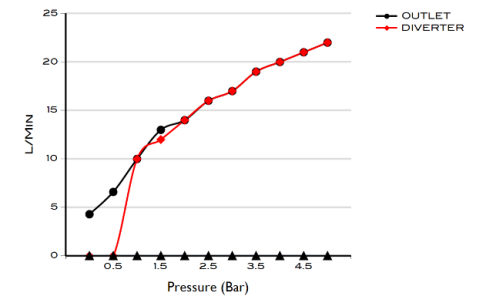

> SIZES IN MM.

CODE & COLOUR

- IC3SC-HS/SP-POL ● POLISHED CHROME
- IC3SC-HS/SP-BRU ● BRUSHED NICKLED
- IC3SC-HS/SP-SS ● STAINLESS STEEL
- IC3SC-HS/SP-GRA ● GRAPHITE
- IC3SC-HS/SP-BLA ● BLACK MATT CHROME
- IC3SC-HS/SP-ROS ● ROSE GOLD
- IC3SC-HS/SP-GOL ● GOLD
- IC3SC-HS/SP-BRA ● BRASS
- IC3SC-HS/SP-ABR ● ANTIQUE BRASS

TECHNICAL INFORMATION

COLLECTION: WELLNESS / SHOWER CONTROL
 PRODUCT TYPE: ICON3 W/HS & SPOUT
 WALL MOUNTED PRESSURE
 BALANCE VALVE
 TURN DIVERTER FOR 2 OUTLES
 WITH SERVICE STOPS & SINGLE HANDLE
 MATERIAL: BRASS
 CONNECTION SIZE: 1/2"
 WATER PRESSURE : 0.2-5 BAR
 RMP: 1.0 BAR MP