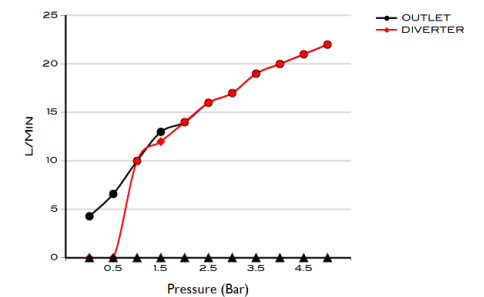

> SIZES IN MM.

CODE & COLOUR

- IC2SC-HS-POL ● POLISHED CHROME
- IC2SC-HS-BRU ● BRUSHED NICKLED
- IC2SC-HS-SS ● STAINLESS STEEL
- IC2SC-HS-GRA ● GRAPHITE
- IC2SC-HS-BLA ● BLACK MATT CHROME
- IC2SC-HS-ROS ● ROSE GOLD
- IC2SC-HS-GOL ● GOLD
- IC2SC-HS-BRA ● BRASS
- IC2SC-HS-ABR ● ANTIQUE BRASS

TECHNICAL INFORMATION

COLLECTION: WELLNESS / SHOWER CONTROL
 PRODUCT TYPE: ICON 2 W/HS
 WALL MOUNTED VALVE
 TURN DIVERTER FOR 2 OUTLES
 MATERIAL: BRASS
 CONNECTION SIZE: 1/2"
 WATER PRESSURE : 0.2-5 BAR
 RMP: 1.0 BAR MP